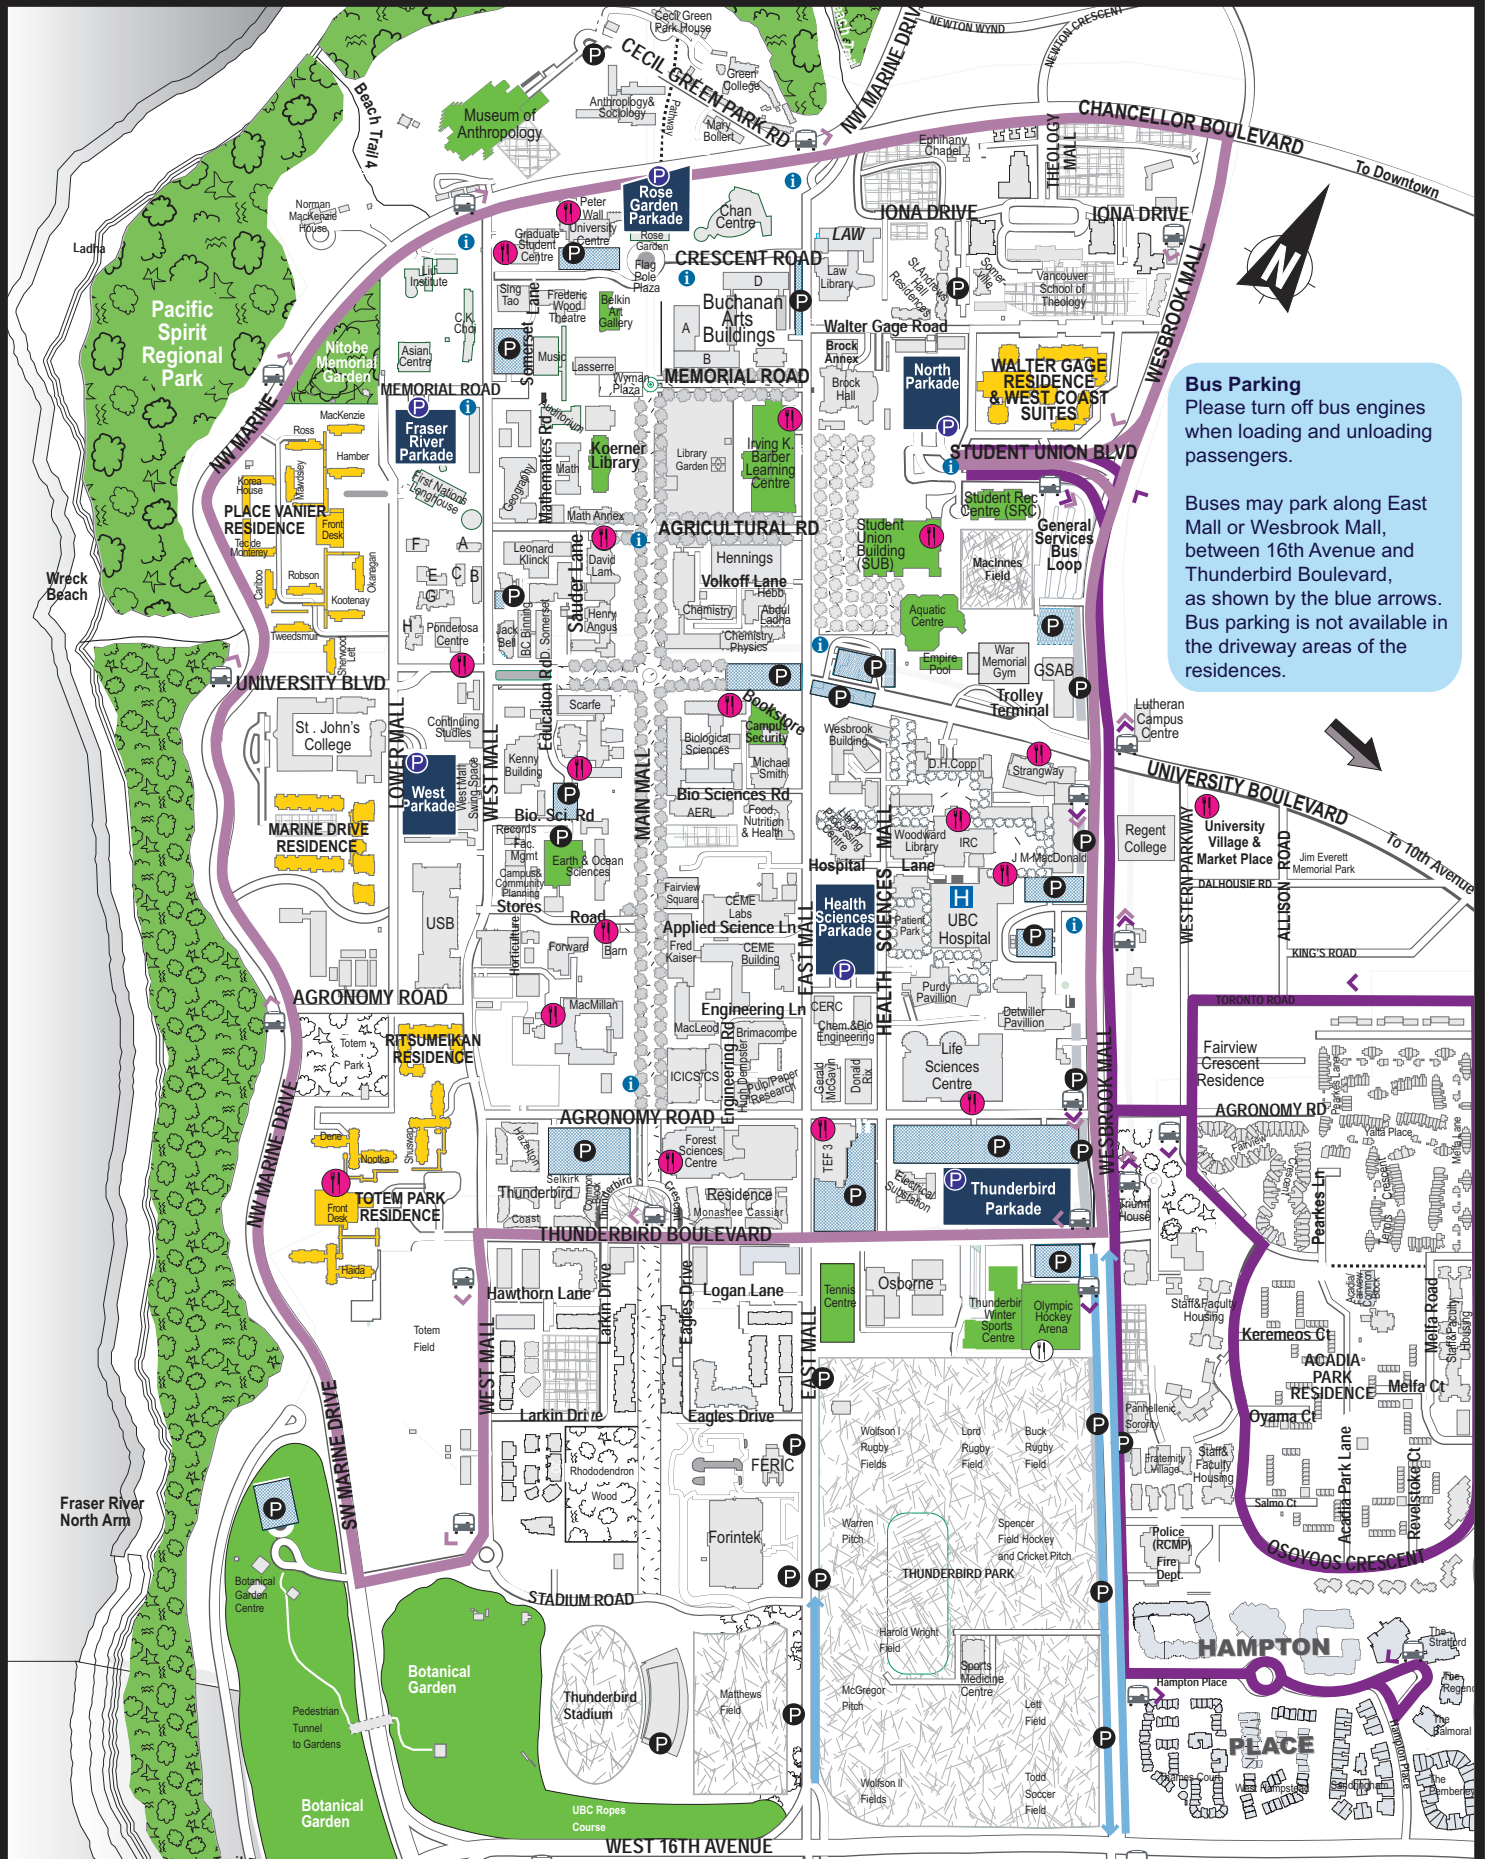

LEGEND

- Accommodation
- Attractions & Recreation
- Food Outlet
- Approved Bus Parking Area
- C20 Campus Shuttle Route
- C22 Campus Shuttle Route

Bus Parking
Please turn off bus engines when loading and unloading passengers.

Buses may park along East Mall or Wesbrook Mall, between 16th Avenue and Thunderbird Boulevard, as shown by the blue arrows. Bus parking is not available in the driveway areas of the residences.